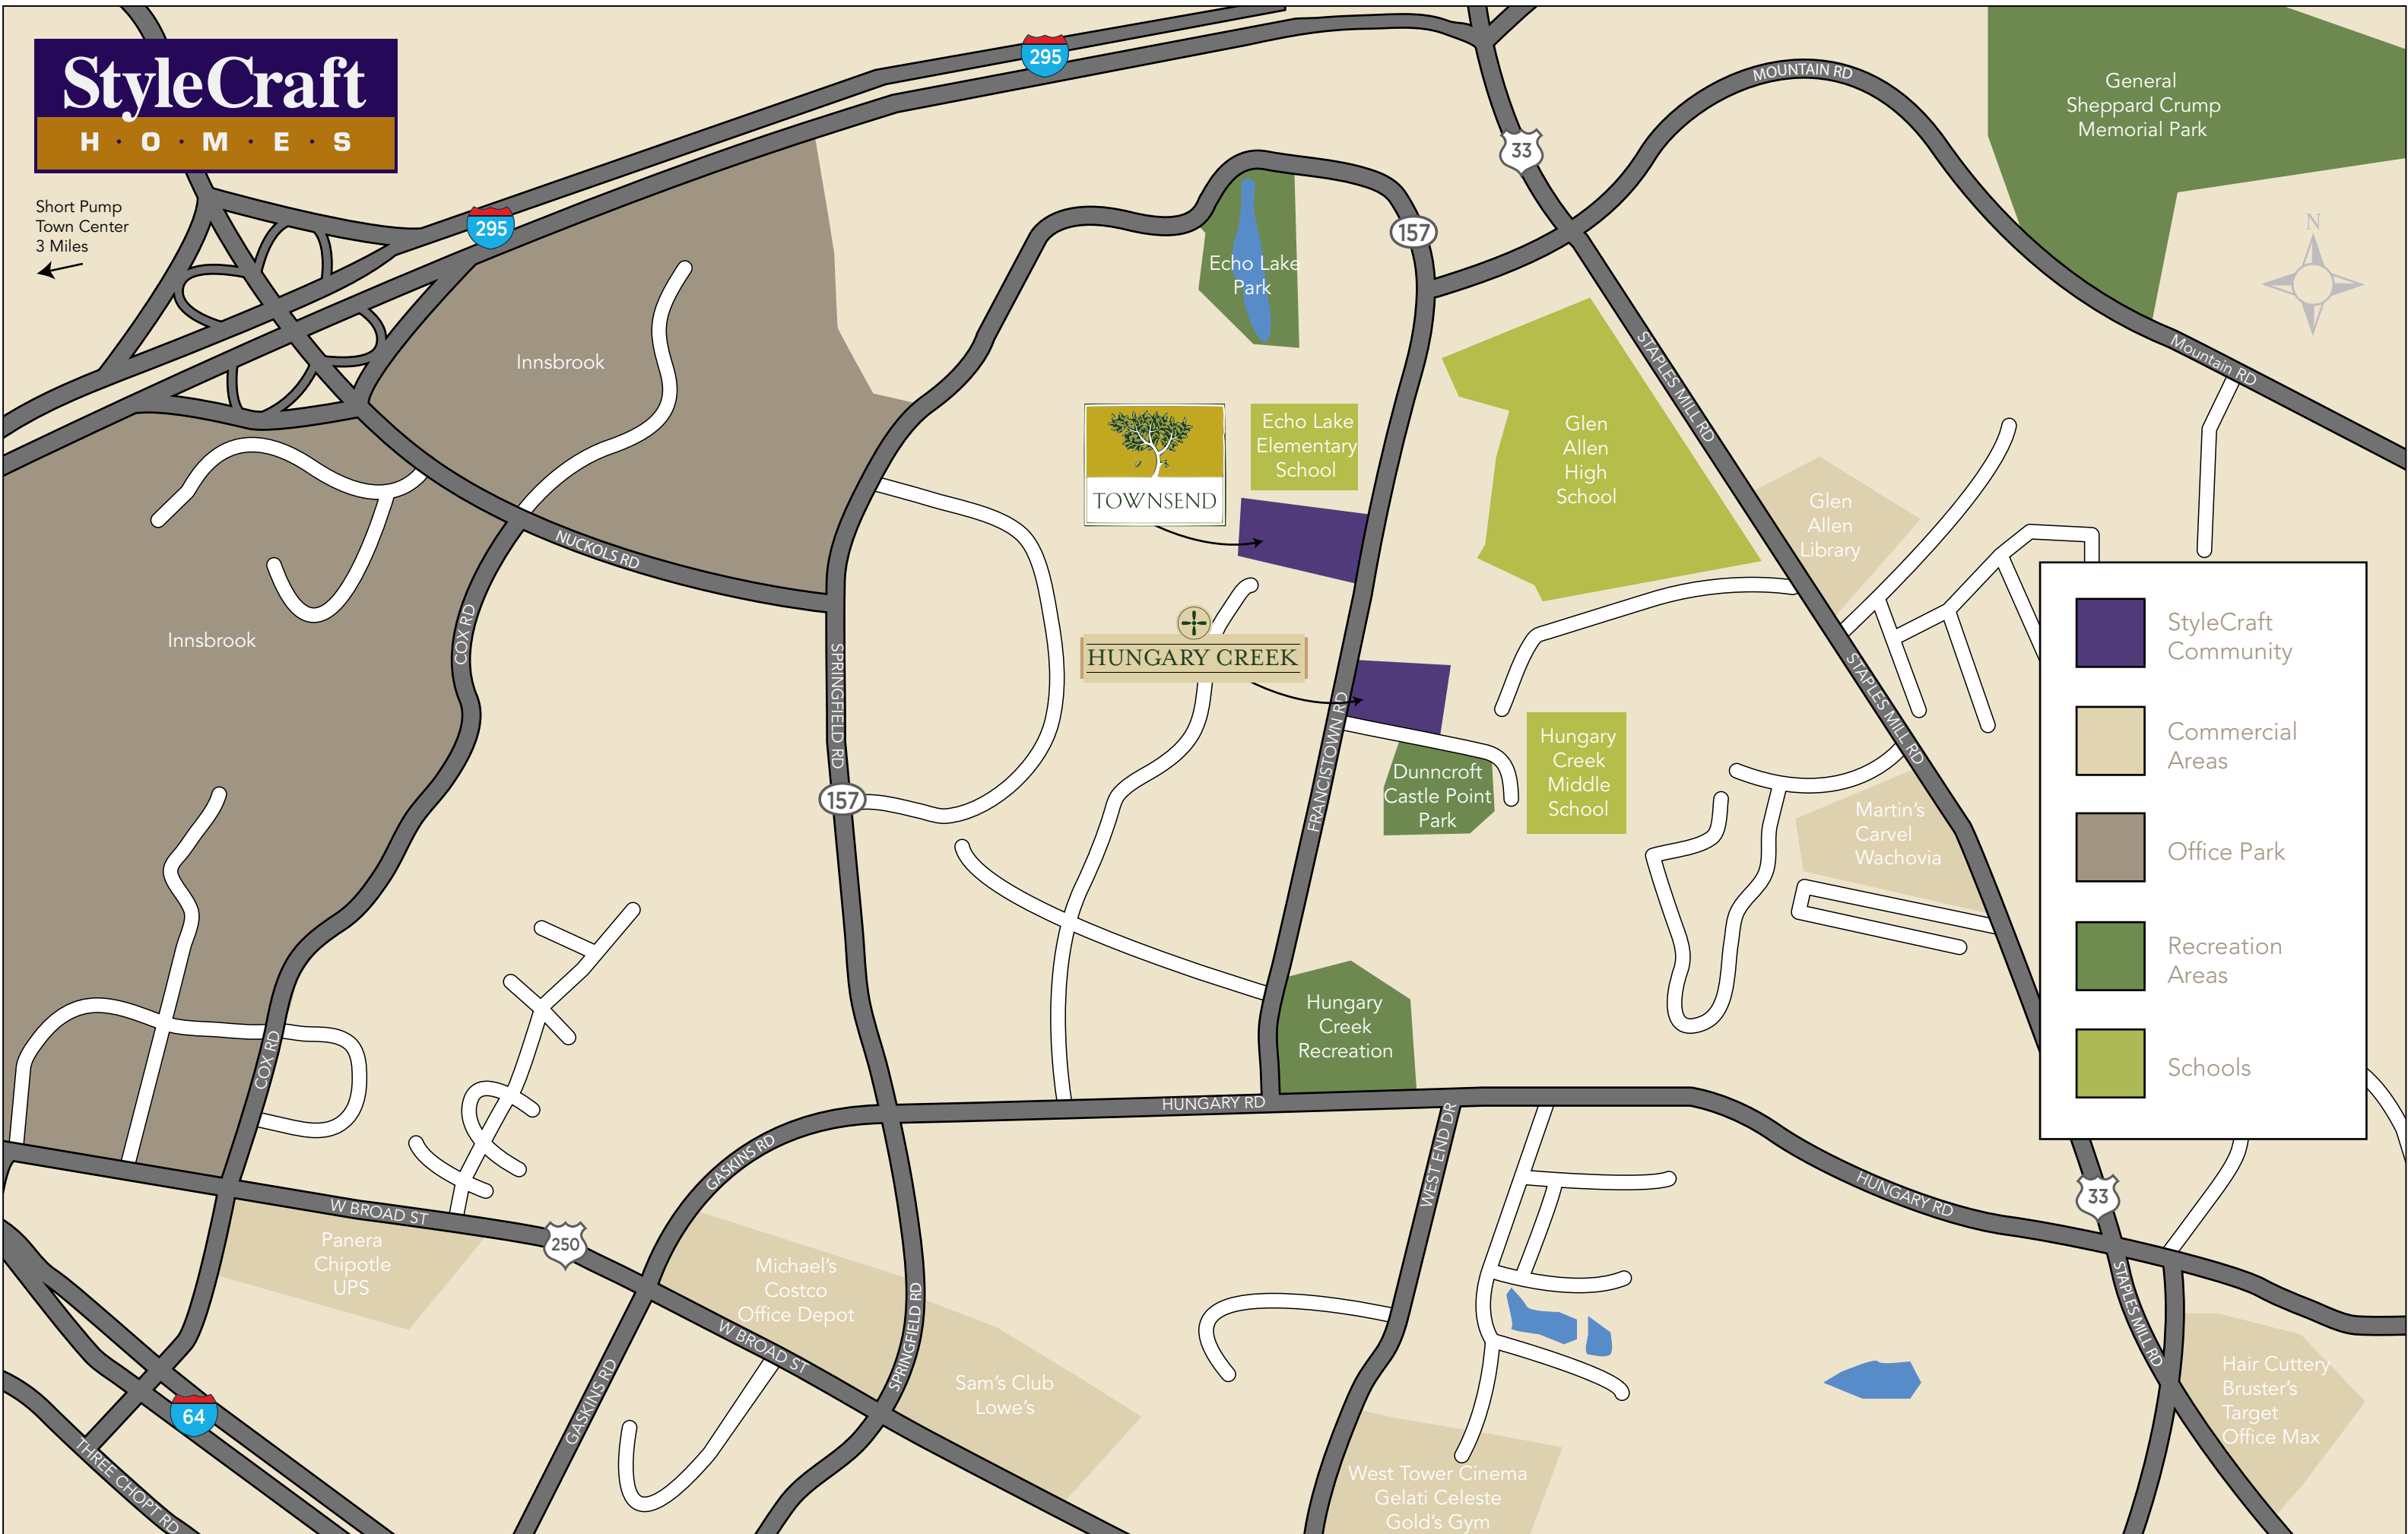

StyleCraft

H · O · M · E · S

Short Pump
Town Center
3 Miles

	StyleCraft Community
	Commercial Areas
	Office Park
	Recreation Areas
	Schools