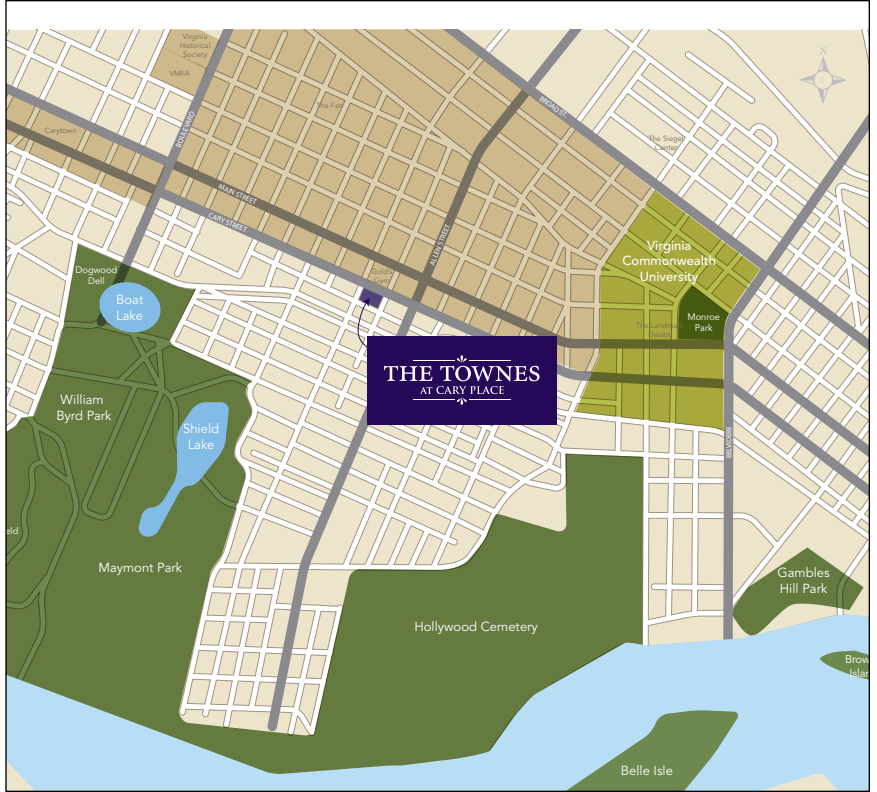

THE TOWNES AT CARY PLACE

ABOUT THE TOWNES AT CARY PLACE

Enjoy a luxurious brand new townhome within a secure gated community in the Historic Fan District. You'll never have to worry about parking with two-car, rear-entry garages. With open living spaces and gourmet kitchens, The Townes at Cary Place is built to wow! Experience urban life within walking distance of some of Richmond's best restaurants, shops and art galleries. Located between Carytown and VCU and is moments away from 195 and downtown.

Sunday
 12:00pm - 6:00pm

ADDRESS 1733 W. Cary Street
 Richmond, Va 23220

SCHOOLS William Fox Elementary School
 Binford Middle School
 Thomas Jefferson High School
 St. Andrew's Episcopal School
 Virginia Commonwealth University
 VCU Medical Center
 University of Richmond